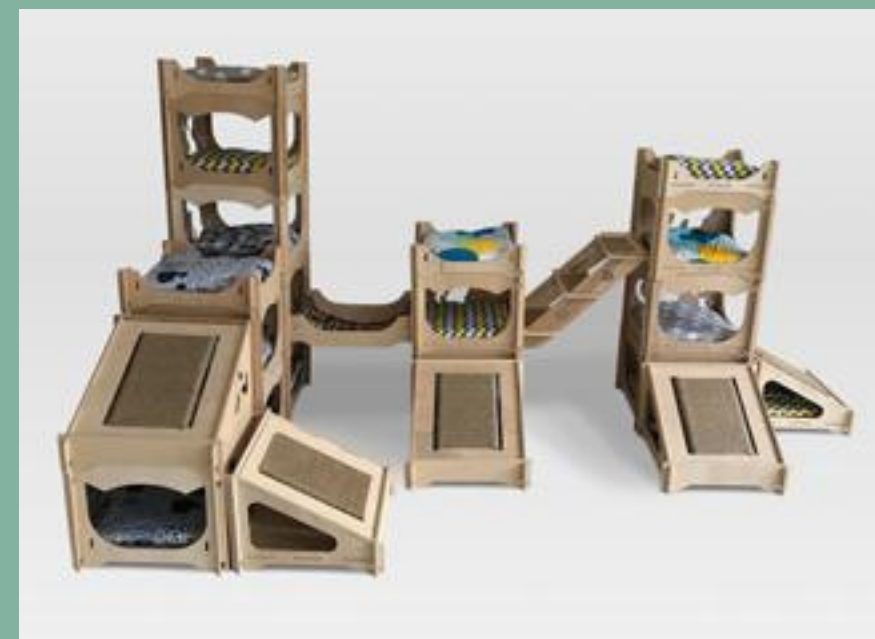

- 🐾 module (12 pcs)
- 🐾 sleeper (4 pcs)
- 🐾 angled scratcher (5 pcs)
- 🐾 balcony hammock (1 pcs)
- 🐾 small ladder
- 🐾 textile set

132 cm	180 cm
220 cm	268 cm
148 cm	148 cm

No.54