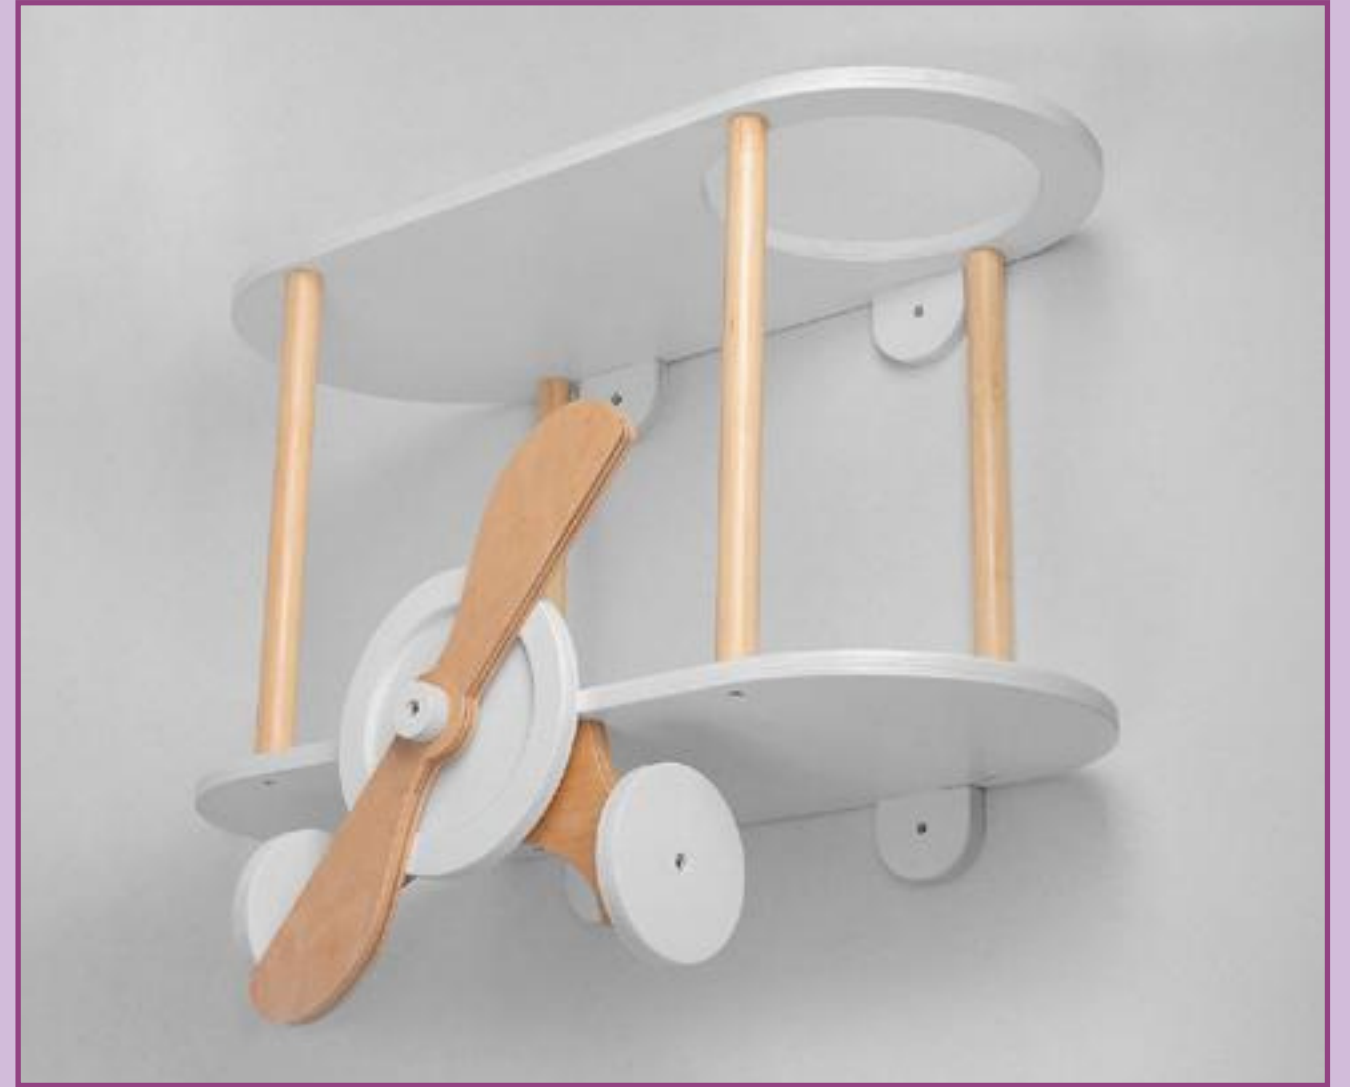

47 cm
36 cm

119

BUTTERFLY
with shelf

Width
Height

57 cm
66 cm

Sleeping place

Width
Depth

47 cm
36 cm

AIRPLANE
122

Width	70 cm
Height	40 cm
Depth	30 cm

Decorative ELEMENTS

This section contains pleasant little things that will not leave indifferent either tailed friends or their owners. Business card holders are developed according to individual wishes, cup stands taking into account the size of walls and free space, and sledges and carriages can become a spectacular attribute of a photosession

STAND
for business cards

STAND
for cups

Length
Height
Depth

100 cm
28 cm
20 cm

STAND for bowl

Length	80 cm	Bowl	
Width	20 cm	Volume	400 ml
Height	28 cm	Diameter	12 cm

		Bowl		Installation height	
Height	19 cm	Volume	200 ml	1 mode	12 cm
Width	40 cm	Diameter	12 cm	2 mode	15 cm