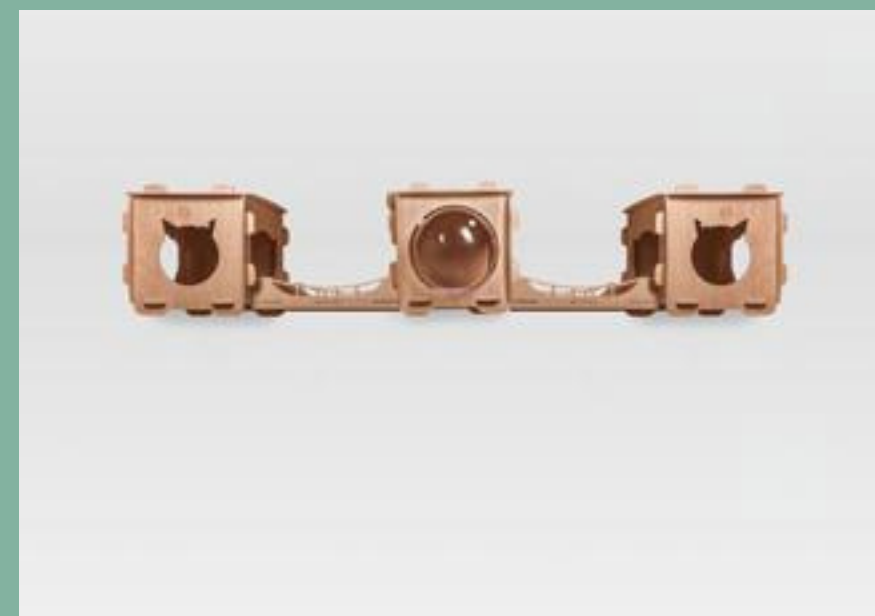

№57

- 🐾 module (12 pcs)
- 🐾 sleeper (3 pcs)
- 🐾 angled scratcher (4 pcs)
- 🐾 textile set

88 cm	104 cm
220 cm	300 cm
148 cm	148 cm

№56

Wall MODULES

Cats by nature are used to climbing natural peaks such as trees and fences, for example. Wall modules solve the problem with the activity of cats. Modules can be combined into multi-level designs, creating a whole world for the full realization of the energy of pets.

- 🐾 module (3 pcs)
- 🐾 small ladder (2 pcs)
- 🐾 big ladder (2 pcs)

308 cm
44 cm
140 cm

No.58

- 🐾 module (3 pcs)
- 🐾 bridge (2 pcs)

220 cm
44 cm

No.59

- module (3 pcs)
- big ladder
- small ladder
- bridge

264 cm
44 cm
140 cm