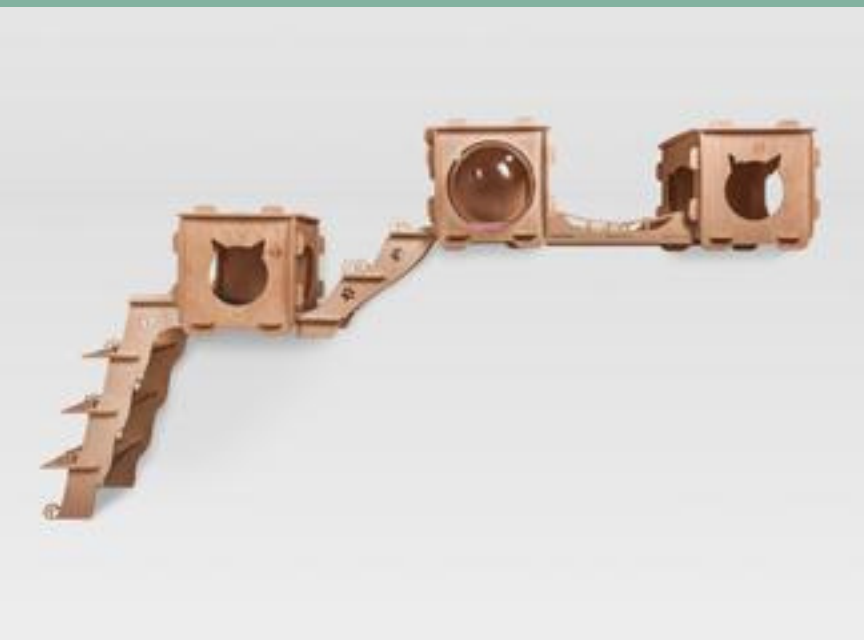

- 🐾 module (3 pcs)
- 🐾 small ladder (2 pcs)
- 🐾 big ladder (2 pcs)

308 cm
44 cm
140 cm

No.58

- 🐾 module (3 pcs)
- 🐾 bridge (2 pcs)

220 cm
44 cm

No.59

- module (3 pcs)
- big ladder
- small ladder
- bridge

264 cm
44 cm
140 cm

No60

- module (3 pcs)
- big ladder
- small ladder
- bridge

264 cm
44 cm
140 cm

No61

SCRATCHERS

Cat nails are suitable for adult cats and small kittens to grind and clean claws. There are two types of tight-fitting — top grade jute rope (8 mm) and cotton rope (8 mm).