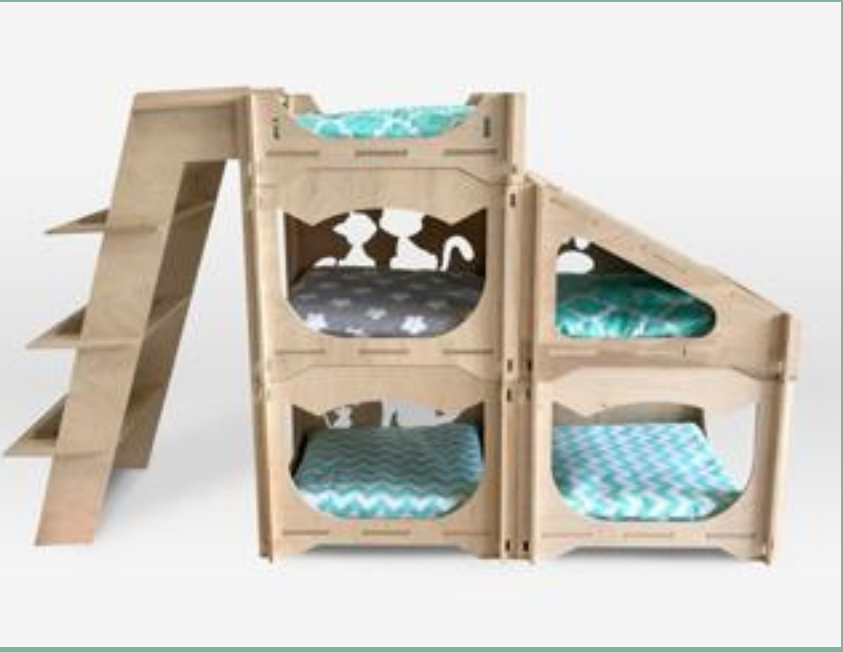

88 cm	104 cm
132 cm	180 cm
80 cm	80 cm

No.9

- 🐾 module (3 pcs)
- 🐾 sleeper (1 pcs)
- 🐾 hammock (1 pcs)
- 🐾 big ladder
- 🐾 angled scratcher
- 🐾 textile set

88 cm	88 cm
132 cm	180 cm
80 cm	80 cm

No.8

- 🐾 module (3 pcs)
- 🐾 sleeper (1 pcs)
- 🐾 big ladder
- 🐾 angled scratcher (2 pcs)
- 🐾 textile set

88 cm	104 cm
132 cm	180 cm
80 cm	80 cm

No.10

- 🐾 module (3 pcs)
- 🐾 sleeper (1 pcs)
- 🐾 big ladder
- 🐾 angled scratcher (1 pcs)
- 🐾 textile set

44 cm	44 cm
132 cm	164 cm
80 cm	80 cm

No.11

- 🐾 module (3 pcs)
- 🐾 sleeper (1 pcs)
- 🐾 small ladder
- 🐾 angled scratcher (1 pcs)
- 🐾 textile set