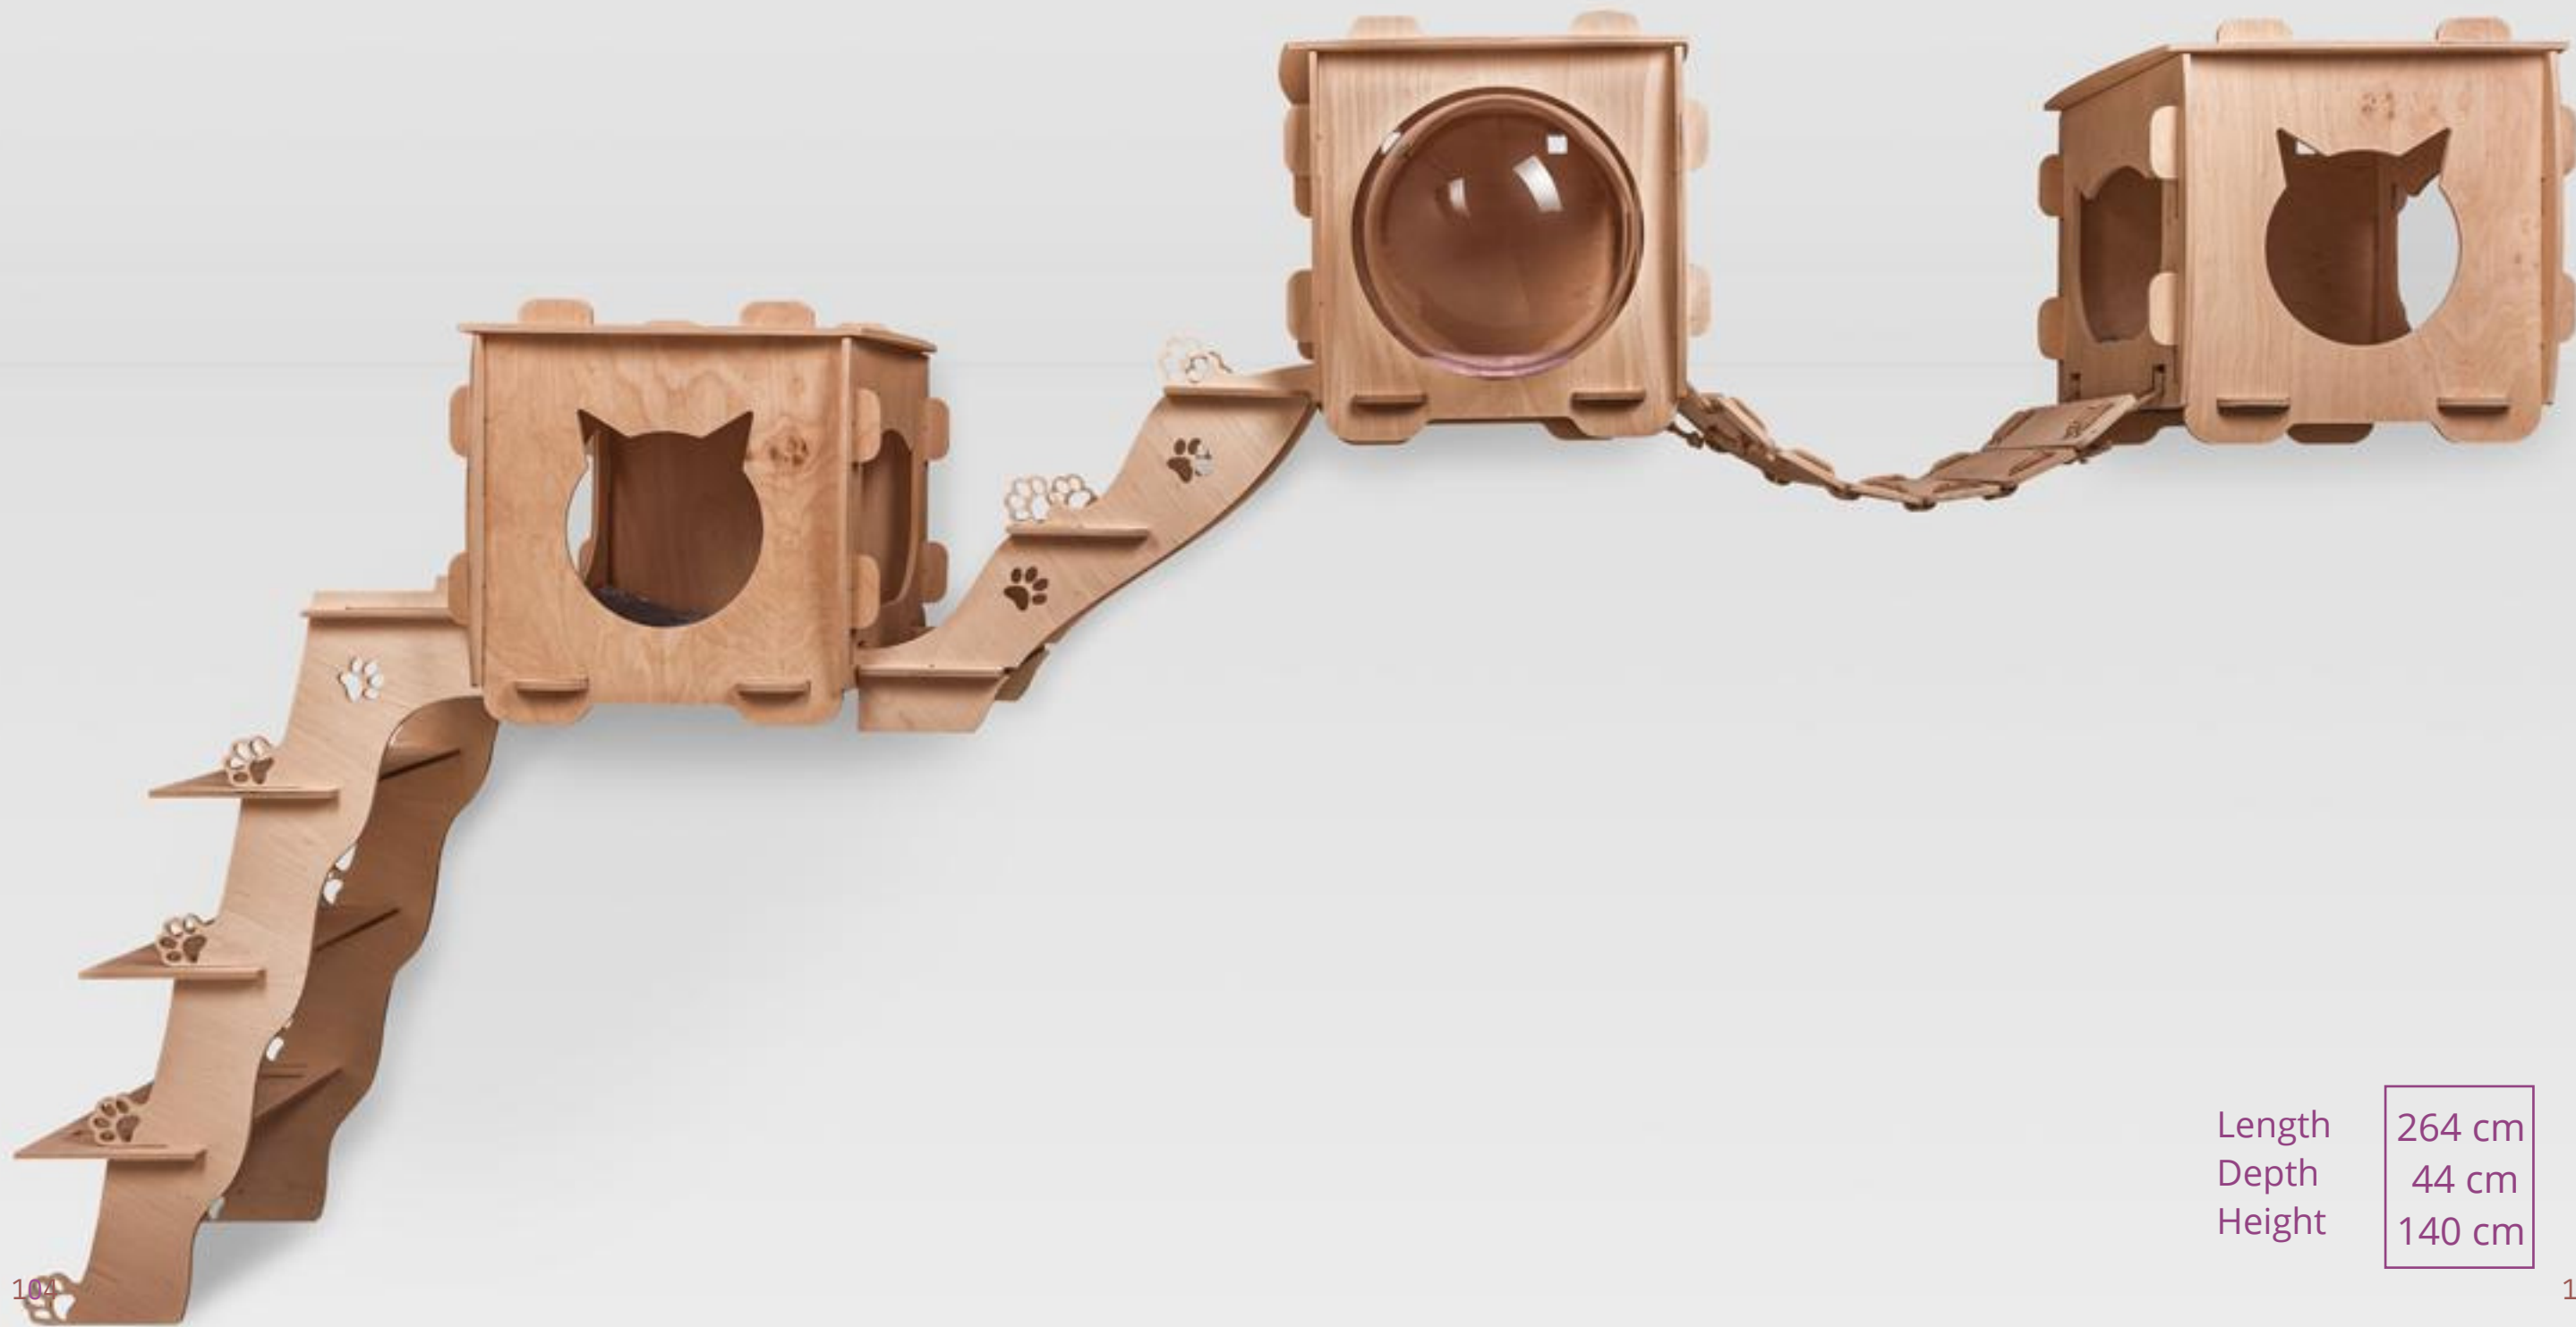

Made of 15 mm birch plywood.

Height
Width

200 cm
160 cm

200 cm
240 cm

Acrylic hemisphere

Diameter 30 cm

Shelf standard

Depth 36 cm
Width 49 cm

Length
Depth
Height

264 cm
44 cm
140 cm

Length	264 cm
Depth	44 cm
Height	140 cm

Length	308 cm
Depth	44 cm
Height	140 cm

Length
Depth

220 cm
44 cm

CASTLE

Height
Width

Width 36 cm
Depth 55 cm

Hemisphere

Diameter 30 mm

Wall HEMISPHERE BRANCH

Acrylic hemisphere

Length 70 cm
Height 40 cm
Depth 40 cm
Diameter 30 mm

Wall

HAMMOCK BRANCH