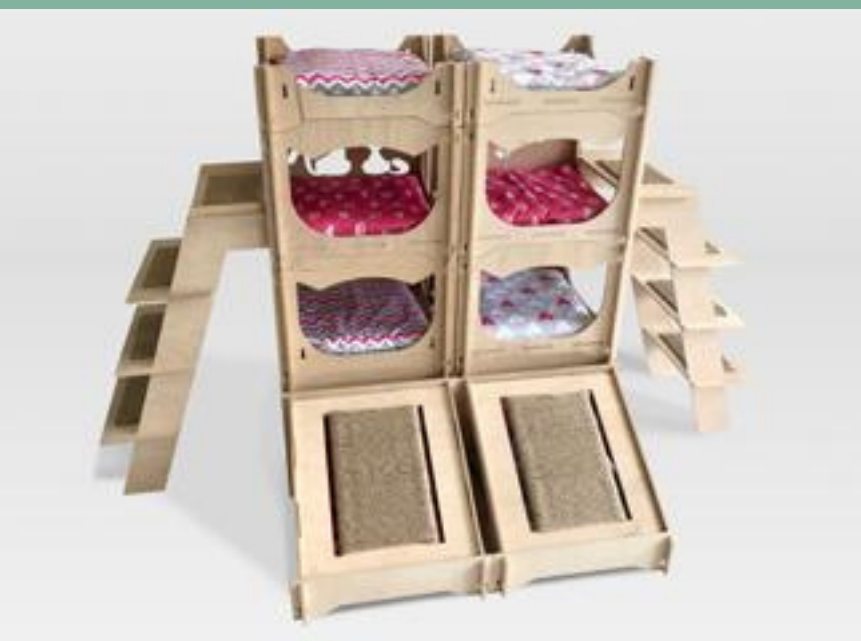

44 cm	44 cm
220 cm	300 cm
114 cm	114 cm

No.42

- 🐾 module (6 pcs)
- 🐾 sleeper (3 pcs)
- 🐾 small ladder
- 🐾 angled scratcher (1 pcs)
- 🐾 bridge
- 🐾 textile set

88 cm	104 cm
176 cm	240 cm
114 cm	114 cm

No.43