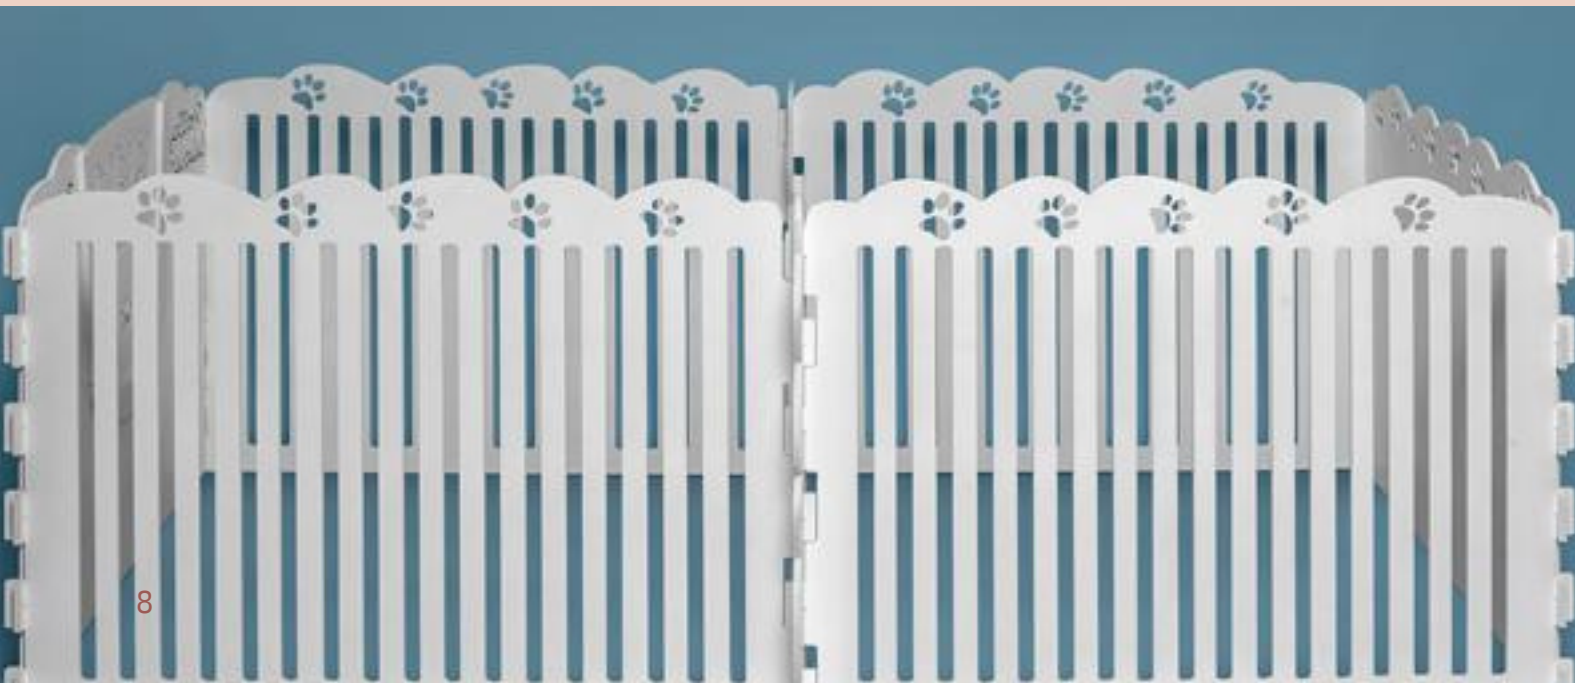

SIZES

Height
Width
Depth

44 cm
72 cm
49 cm

44 cm
50 cm
49 cm

60 cm
72 cm
60 cm

INCLUDED

- Textile
- Lying place on the top

BABY PARKS

Baby parks were created to maintain the safety of newborn kittens at the growing stage. Equipped with a convenient entrance with adjustable height due to two retractable elements, and can be used in conjunction with a maternity box. Thanks to the universal design and convenient fasteners, you can add additional sections, and, if necessary, extend or expand them.