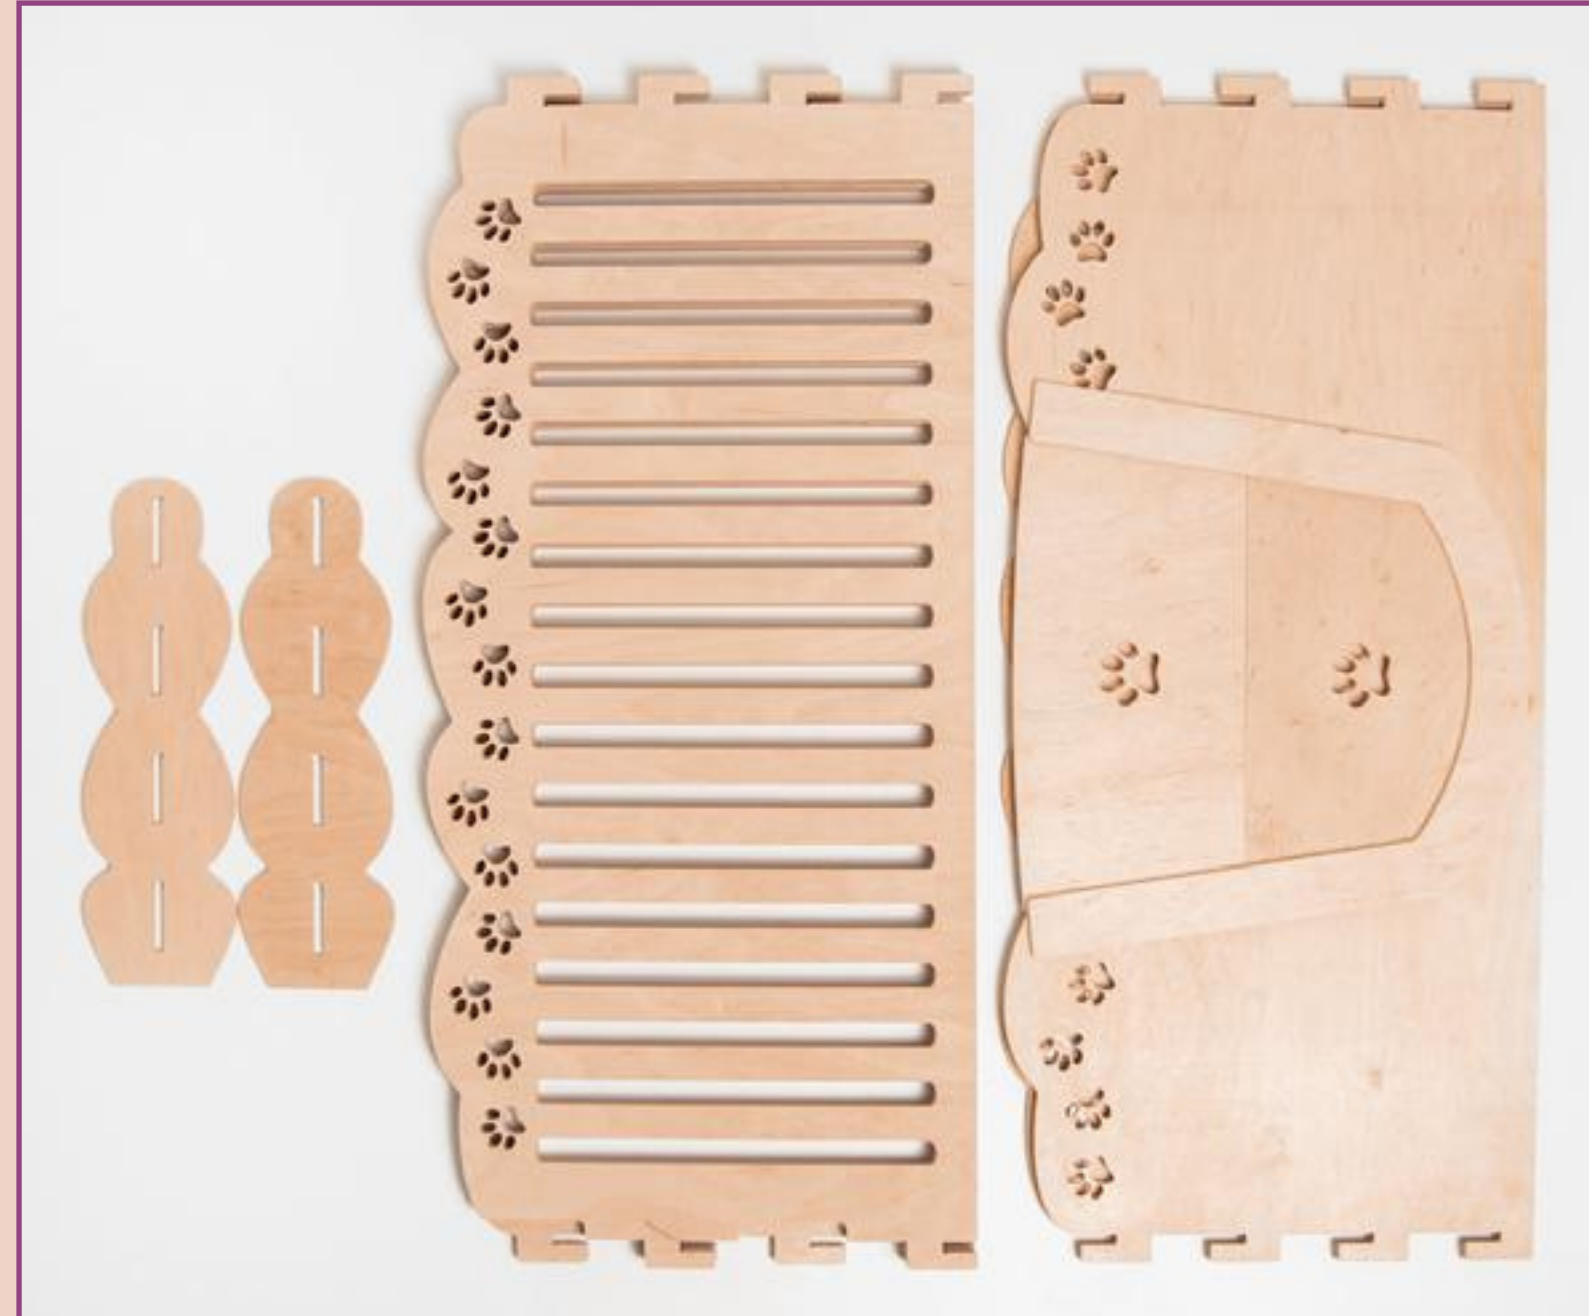

Baby parks were created to maintain the safety of newborn kittens at the growing stage. Equipped with a convenient entrance with adjustable height due to two retractable elements, and can be used in conjunction with a maternity box. Thanks to the universal design and convenient fasteners, you can add additional sections, and, if necessary, extend or expand them.

Features

- 🐾 installation only at right angles;
- 🐾 possibility to remove or add sections;
- 🐾 easy assembly;
- 🐾 attachment to the maternity box with a special additional fasteners.

Section

Height	50 cm	70 cm
Width	100 cm	100 cm

Componentry of sections

- 🐾 deaf
- 🐾 input
- 🐾 lattice
- 🐾 *glass* polystyrene insert

Baby park TRANSFORMER

Section

Height	70 cm	70 cm
Width	50 cm	100 cm

Componentry of sections

- 🐾 deaf
- 🐾 input
- 🐾 lattice
- 🐾 transparent polystyrene insert