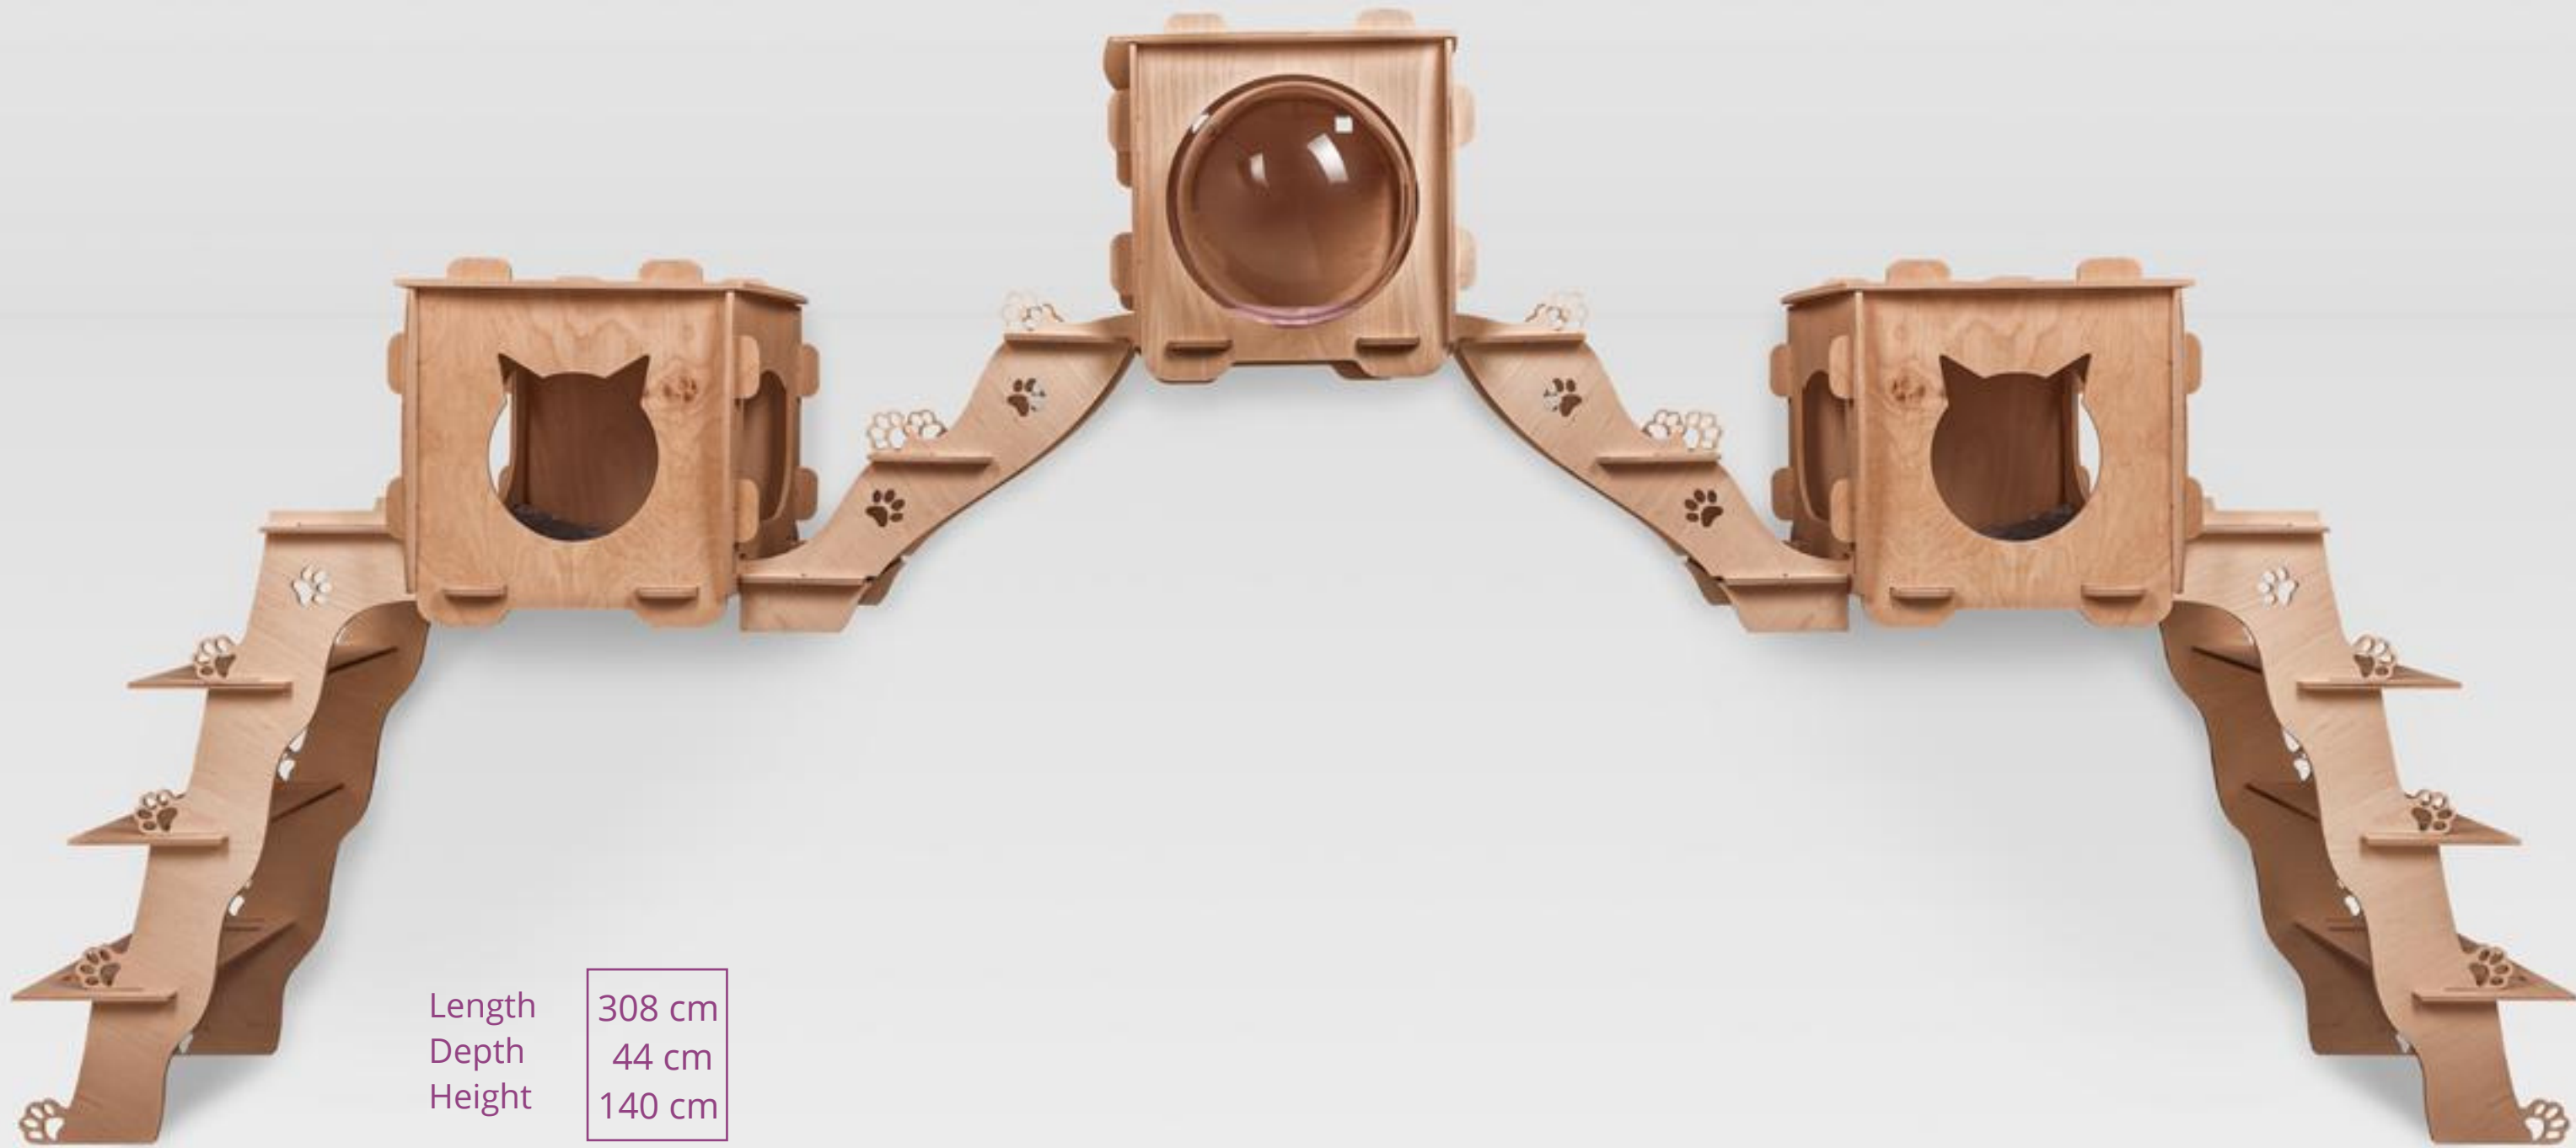

Made of 15 mm birch plywood.

Height
Width

200 cm
160 cm

200 cm
240 cm

Acrylic hemisphere

Diameter 30 cm

Shelf standard

Depth 36 cm
Width 49 cm

Length
Depth
Height

264 cm
44 cm
140 cm

Length	264 cm
Depth	44 cm
Height	140 cm

Length	308 cm
Depth	44 cm
Height	140 cm

Length
Depth

220 cm
44 cm

CASTLE

Height
Width