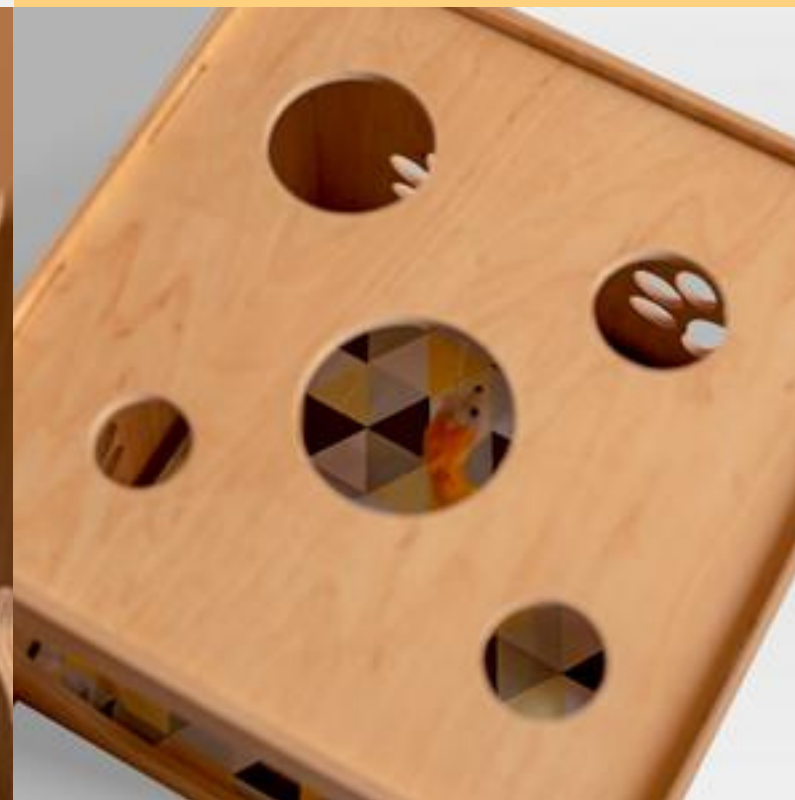

Stair

Depth	19 cm
Width	50 cm

Functional BOX MODULE

It can be used both
separately and with modules.

25 cm	Height
44 cm	Width
44 cm	Depth

A toy BILLIARDS

Height	10 cm
Width	44 cm
Depth	44 cm

Toy-house FOR KITTENS

There is a sleeper and cheerful toy included.

Height
Width
Depth

34 cm
44 cm
44 cm

Height 60 cm
Width 45 cm
Depth 47 cm

Scratcher part

Height 25 cm
Width 22 cm

Sleeper

Depth 45 cm
Width 40 cm